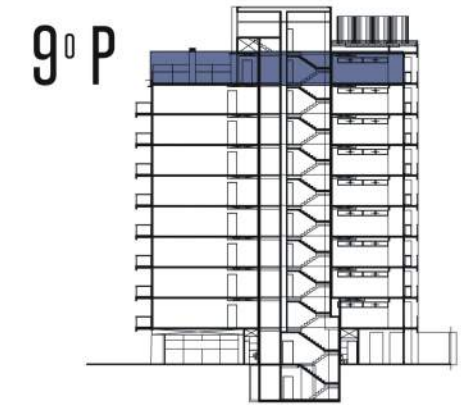

An aerial night-time photograph of a modern, multi-story apartment building in Palermo, Buenos Aires. The building features a mix of white and dark grey facades, with several balconies and large glass windows. Some balconies have people on them, and the interior lights are on. In the foreground, a street with a church building is visible. The overall scene is illuminated by city lights and streetlights.

UNIDAD A

35,50M²

CUBIERTO 31,50M
SEMICUBIERTO 4M

UNIDAD B

53M² | CUBIERTO 47M²
SEMICUBIERTO 6M²

UNIDAD A	80,00M²
CUBIERTO	19,00M ²
DESCUBIERTO	61,00M ²

UNIDAD C	37,00M²
CUBIERTO	33,50M ²
SEMICUBIERTO	3,50M ²