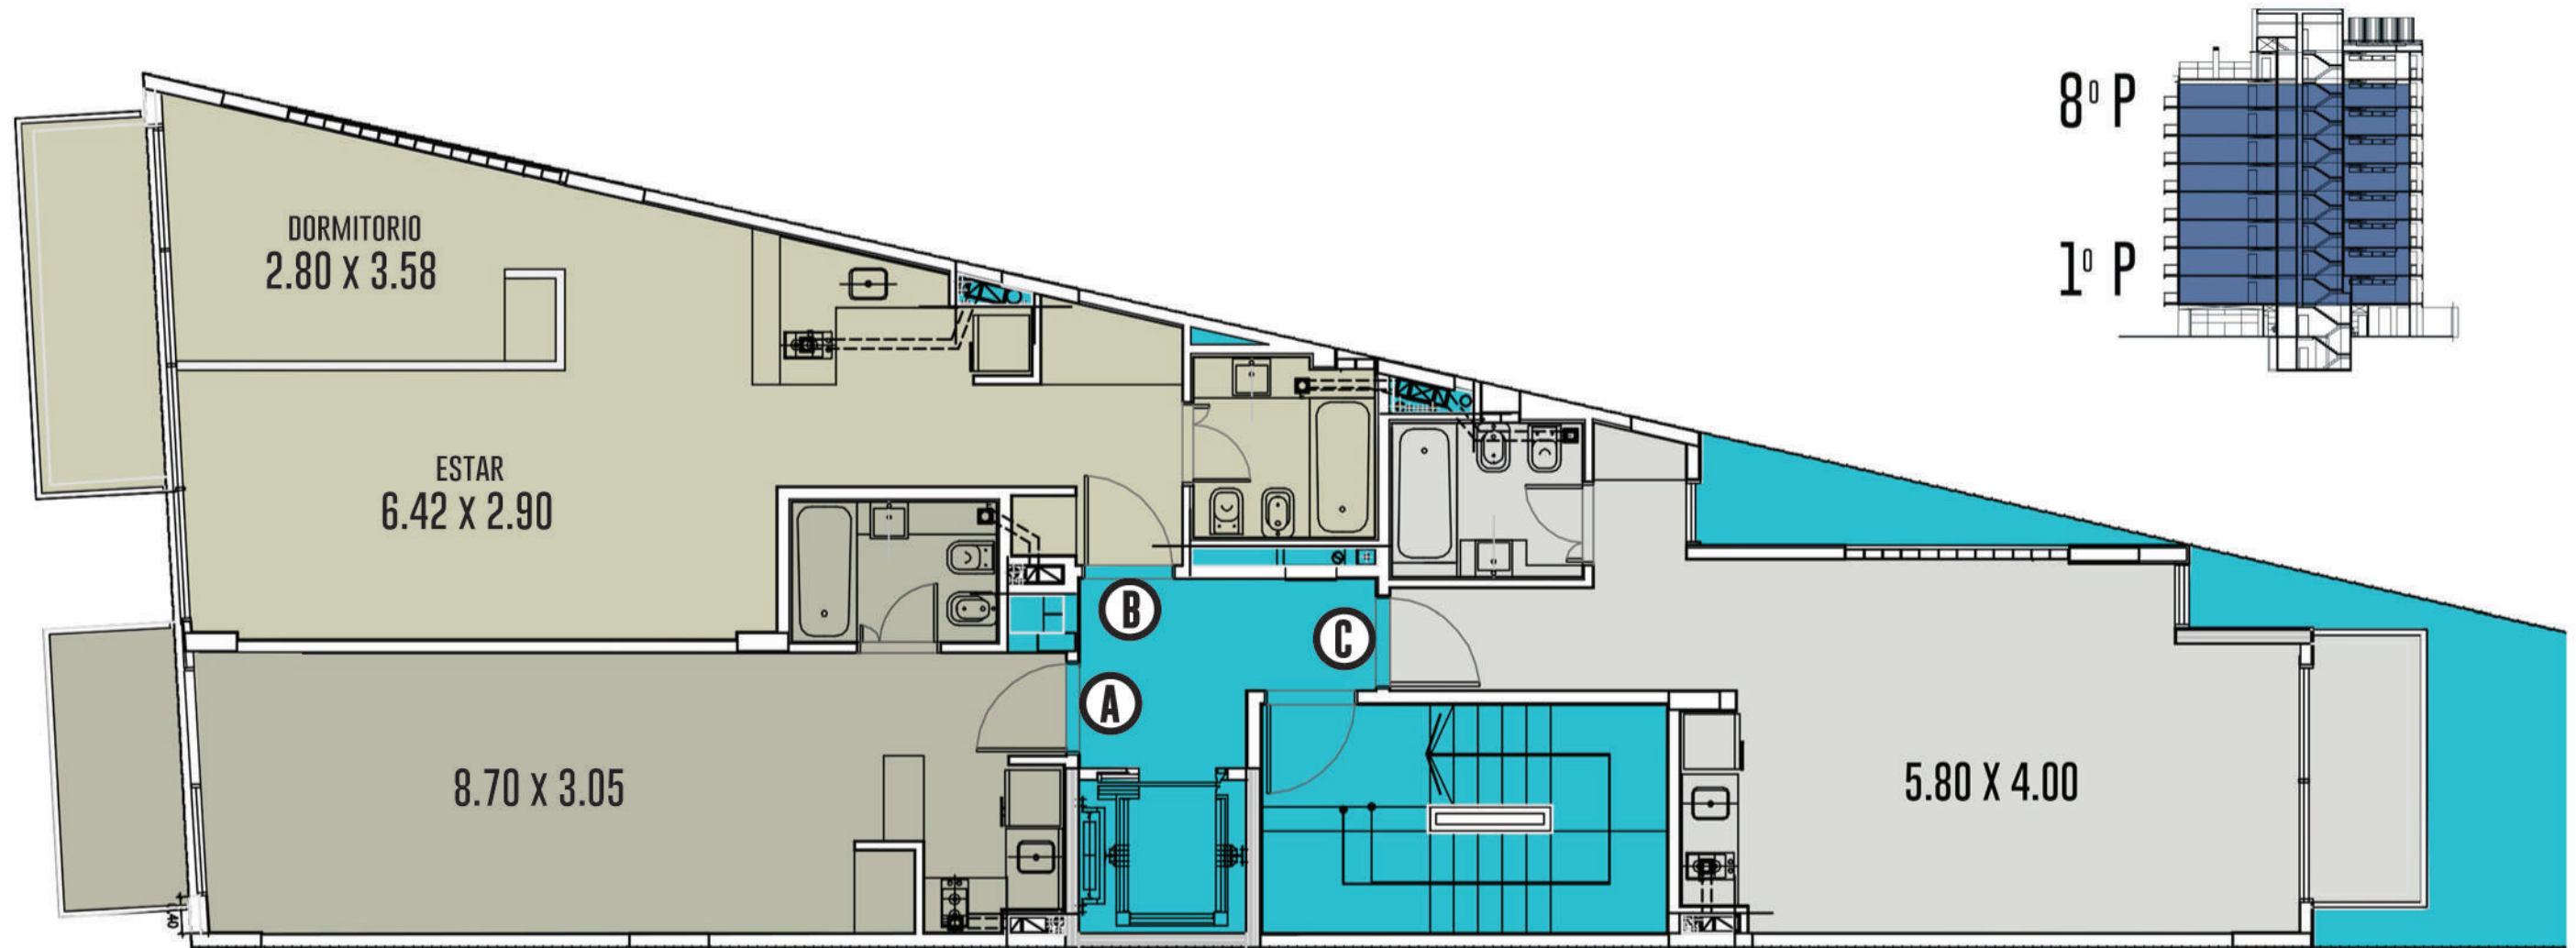

An aerial night-time photograph of a modern, multi-story apartment building in Palermo, Buenos Aires. The building features a mix of white and dark grey facades, with several balconies and large glass windows. Some balconies have people on them, and the interior lights are on. In the foreground, a street with a church building is visible. The overall scene is illuminated by city lights and streetlights.

CABILDO ESTUDIOS

— VIVÍ PALERMO —

LOCAL PB 57,00M²

UNIDAD A	35,50M ²
CUBIERTO	31,50M ²
SEMICUBIERTO	4,00M ²

UNIDAD B	53,00M ²
CUBIERTO	47,00M ²
SEMICUBIERTO	6,00M ²

UNIDAD C	37,00M ²
CUBIERTO	33,50M ²
SEMICUBIERTO	3,50M ²

UNIDAD A

35,50M²

CUBIERTO 31,50M
SEMICUBIERTO 4M

UNIDAD B

53M² | CUBIERTO 47M²
SEMICUBIERTO 6M²

UNIDAD A	80,00M²
CUBIERTO	19,00M ²
DESCUBIERTO	61,00M ²

UNIDAD C	37,00M²
CUBIERTO	33,50M ²
SEMICUBIERTO	3,50M ²

PISO 1

PISO 2

PISO 3

PISO 4

PISO 5

PISO 6

PISO 7

PISO 8