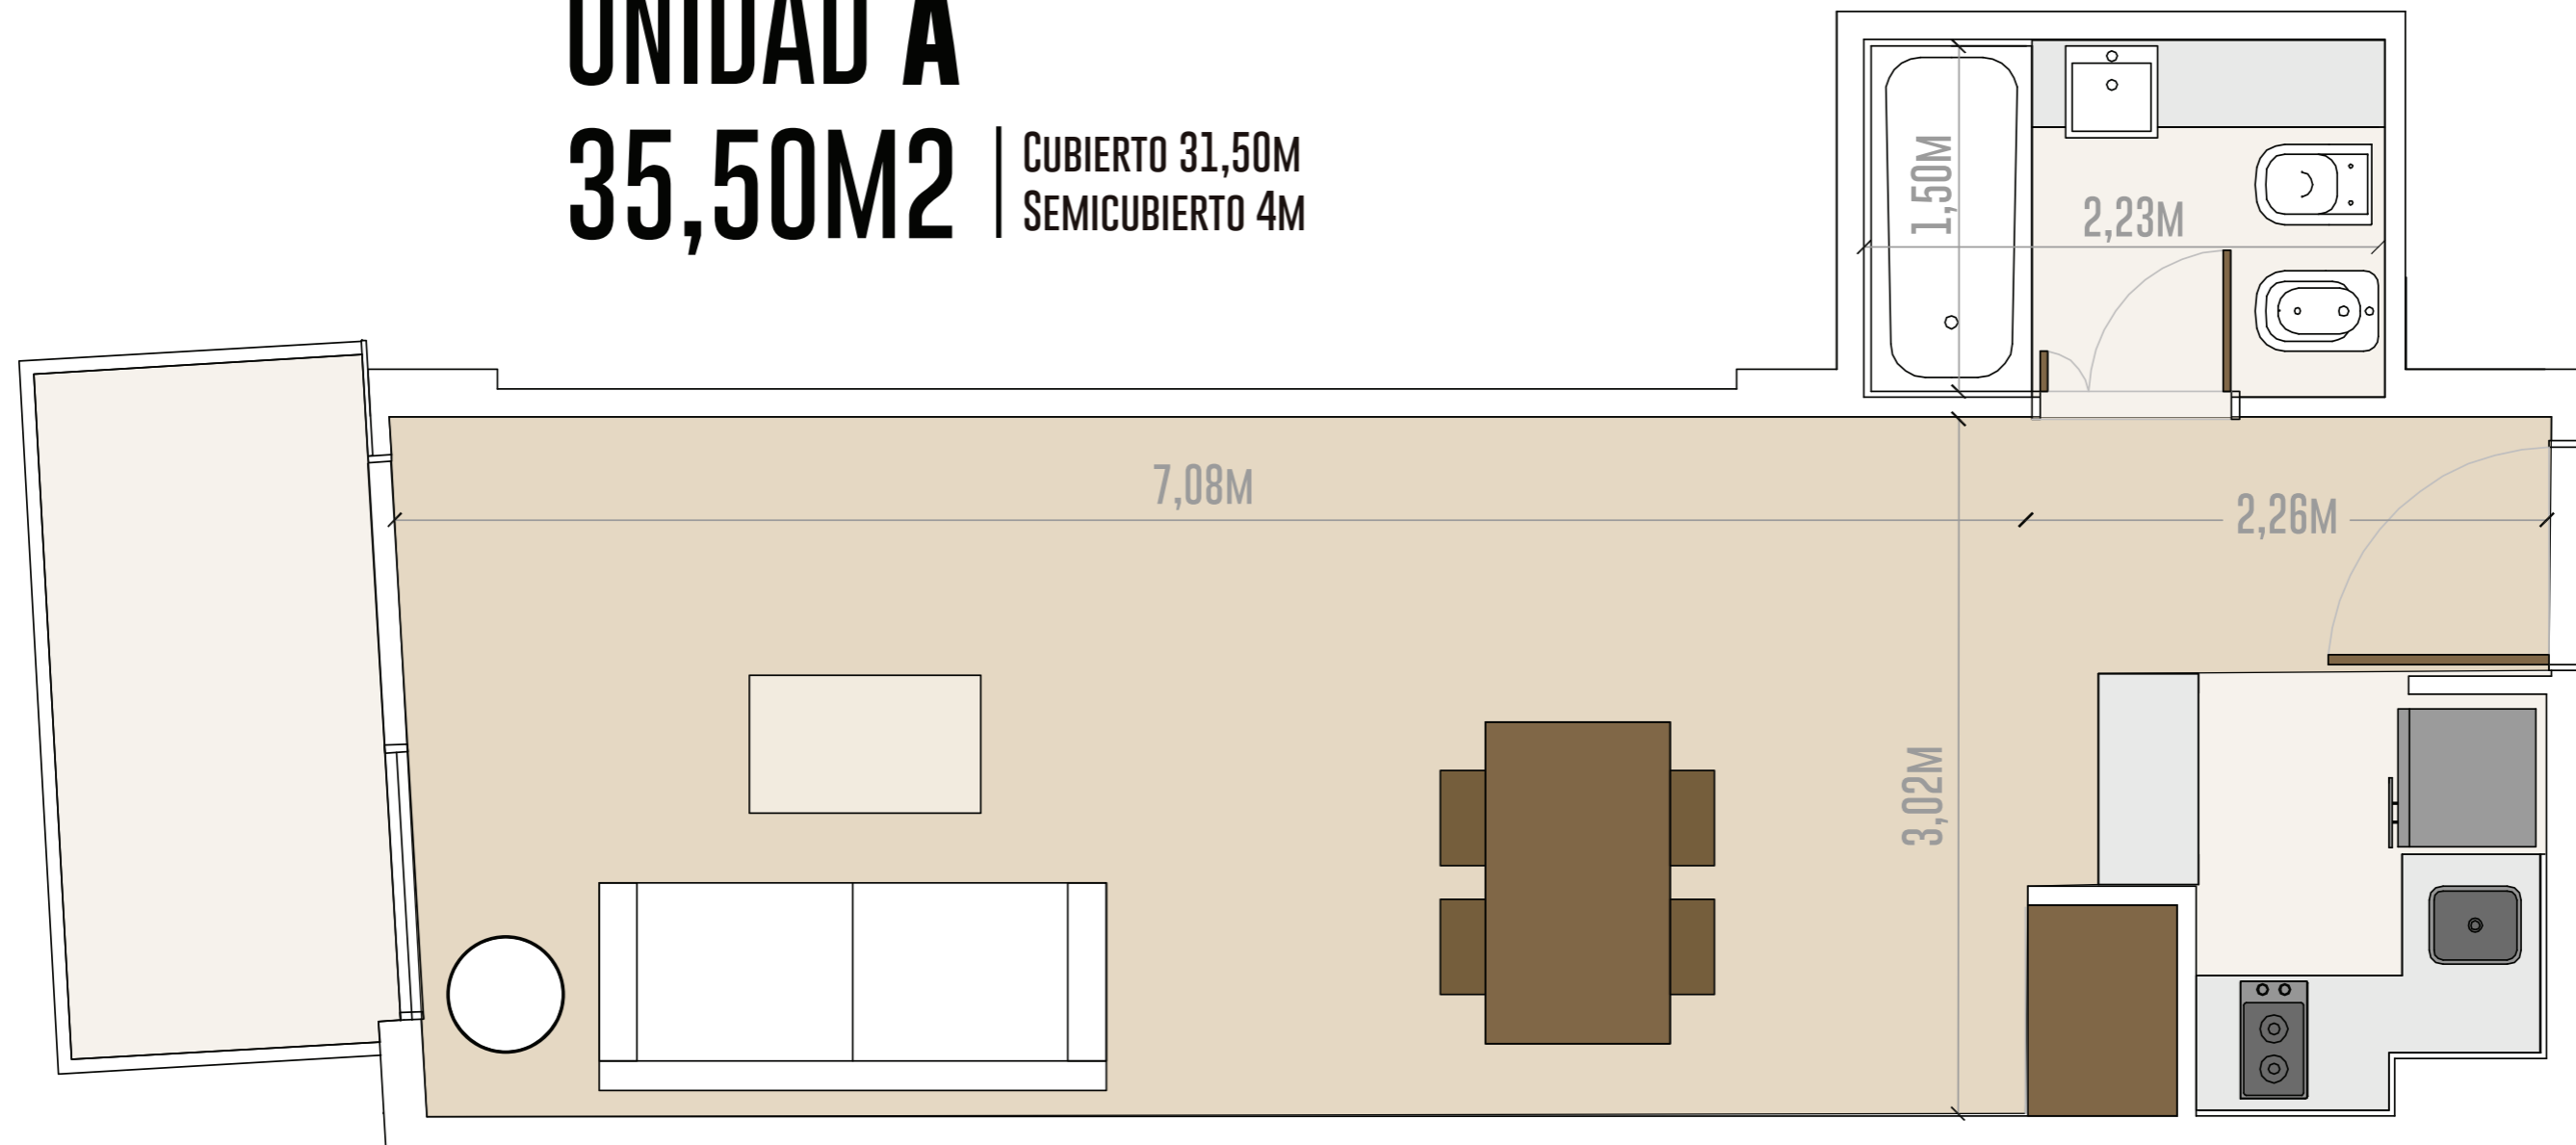

An aerial night-time photograph of a modern, multi-story apartment building in Palermo, Buenos Aires. The building features a mix of white and dark grey facades, with several balconies and large glass windows. Some balconies have people on them, and the interior lights are on. In the foreground, a street with a church building is visible. The overall scene is illuminated by city lights and streetlights.

CABILDO ESTUDIOS

— VIVÍ PALERMO —

LOCAL PB 57,00M²

UNIDAD A	35,50M ²
CUBIERTO	31,50M ²
SEMICUBIERTO	4,00M ²

UNIDAD B	53,00M ²
CUBIERTO	47,00M ²
SEMICUBIERTO	6,00M ²

UNIDAD C	37,00M ²
CUBIERTO	33,50M ²
SEMICUBIERTO	3,50M ²

UNIDAD A

35,50M²

CUBIERTO 31,50M
SEMICUBIERTO 4M

UNIDAD B

53M² | CUBIERTO 47M²
SEMICUBIERTO 6M²

UNIDAD A	80,00M²
CUBIERTO	19,00M ²
DESCUBIERTO	61,00M ²

UNIDAD C	37,00M²
CUBIERTO	33,50M ²
SEMICUBIERTO	3,50M ²

PISO 1

PISO 2

PISO 3

PISO 4

PISO 5

PISO 6

PISO 7

PISO 8