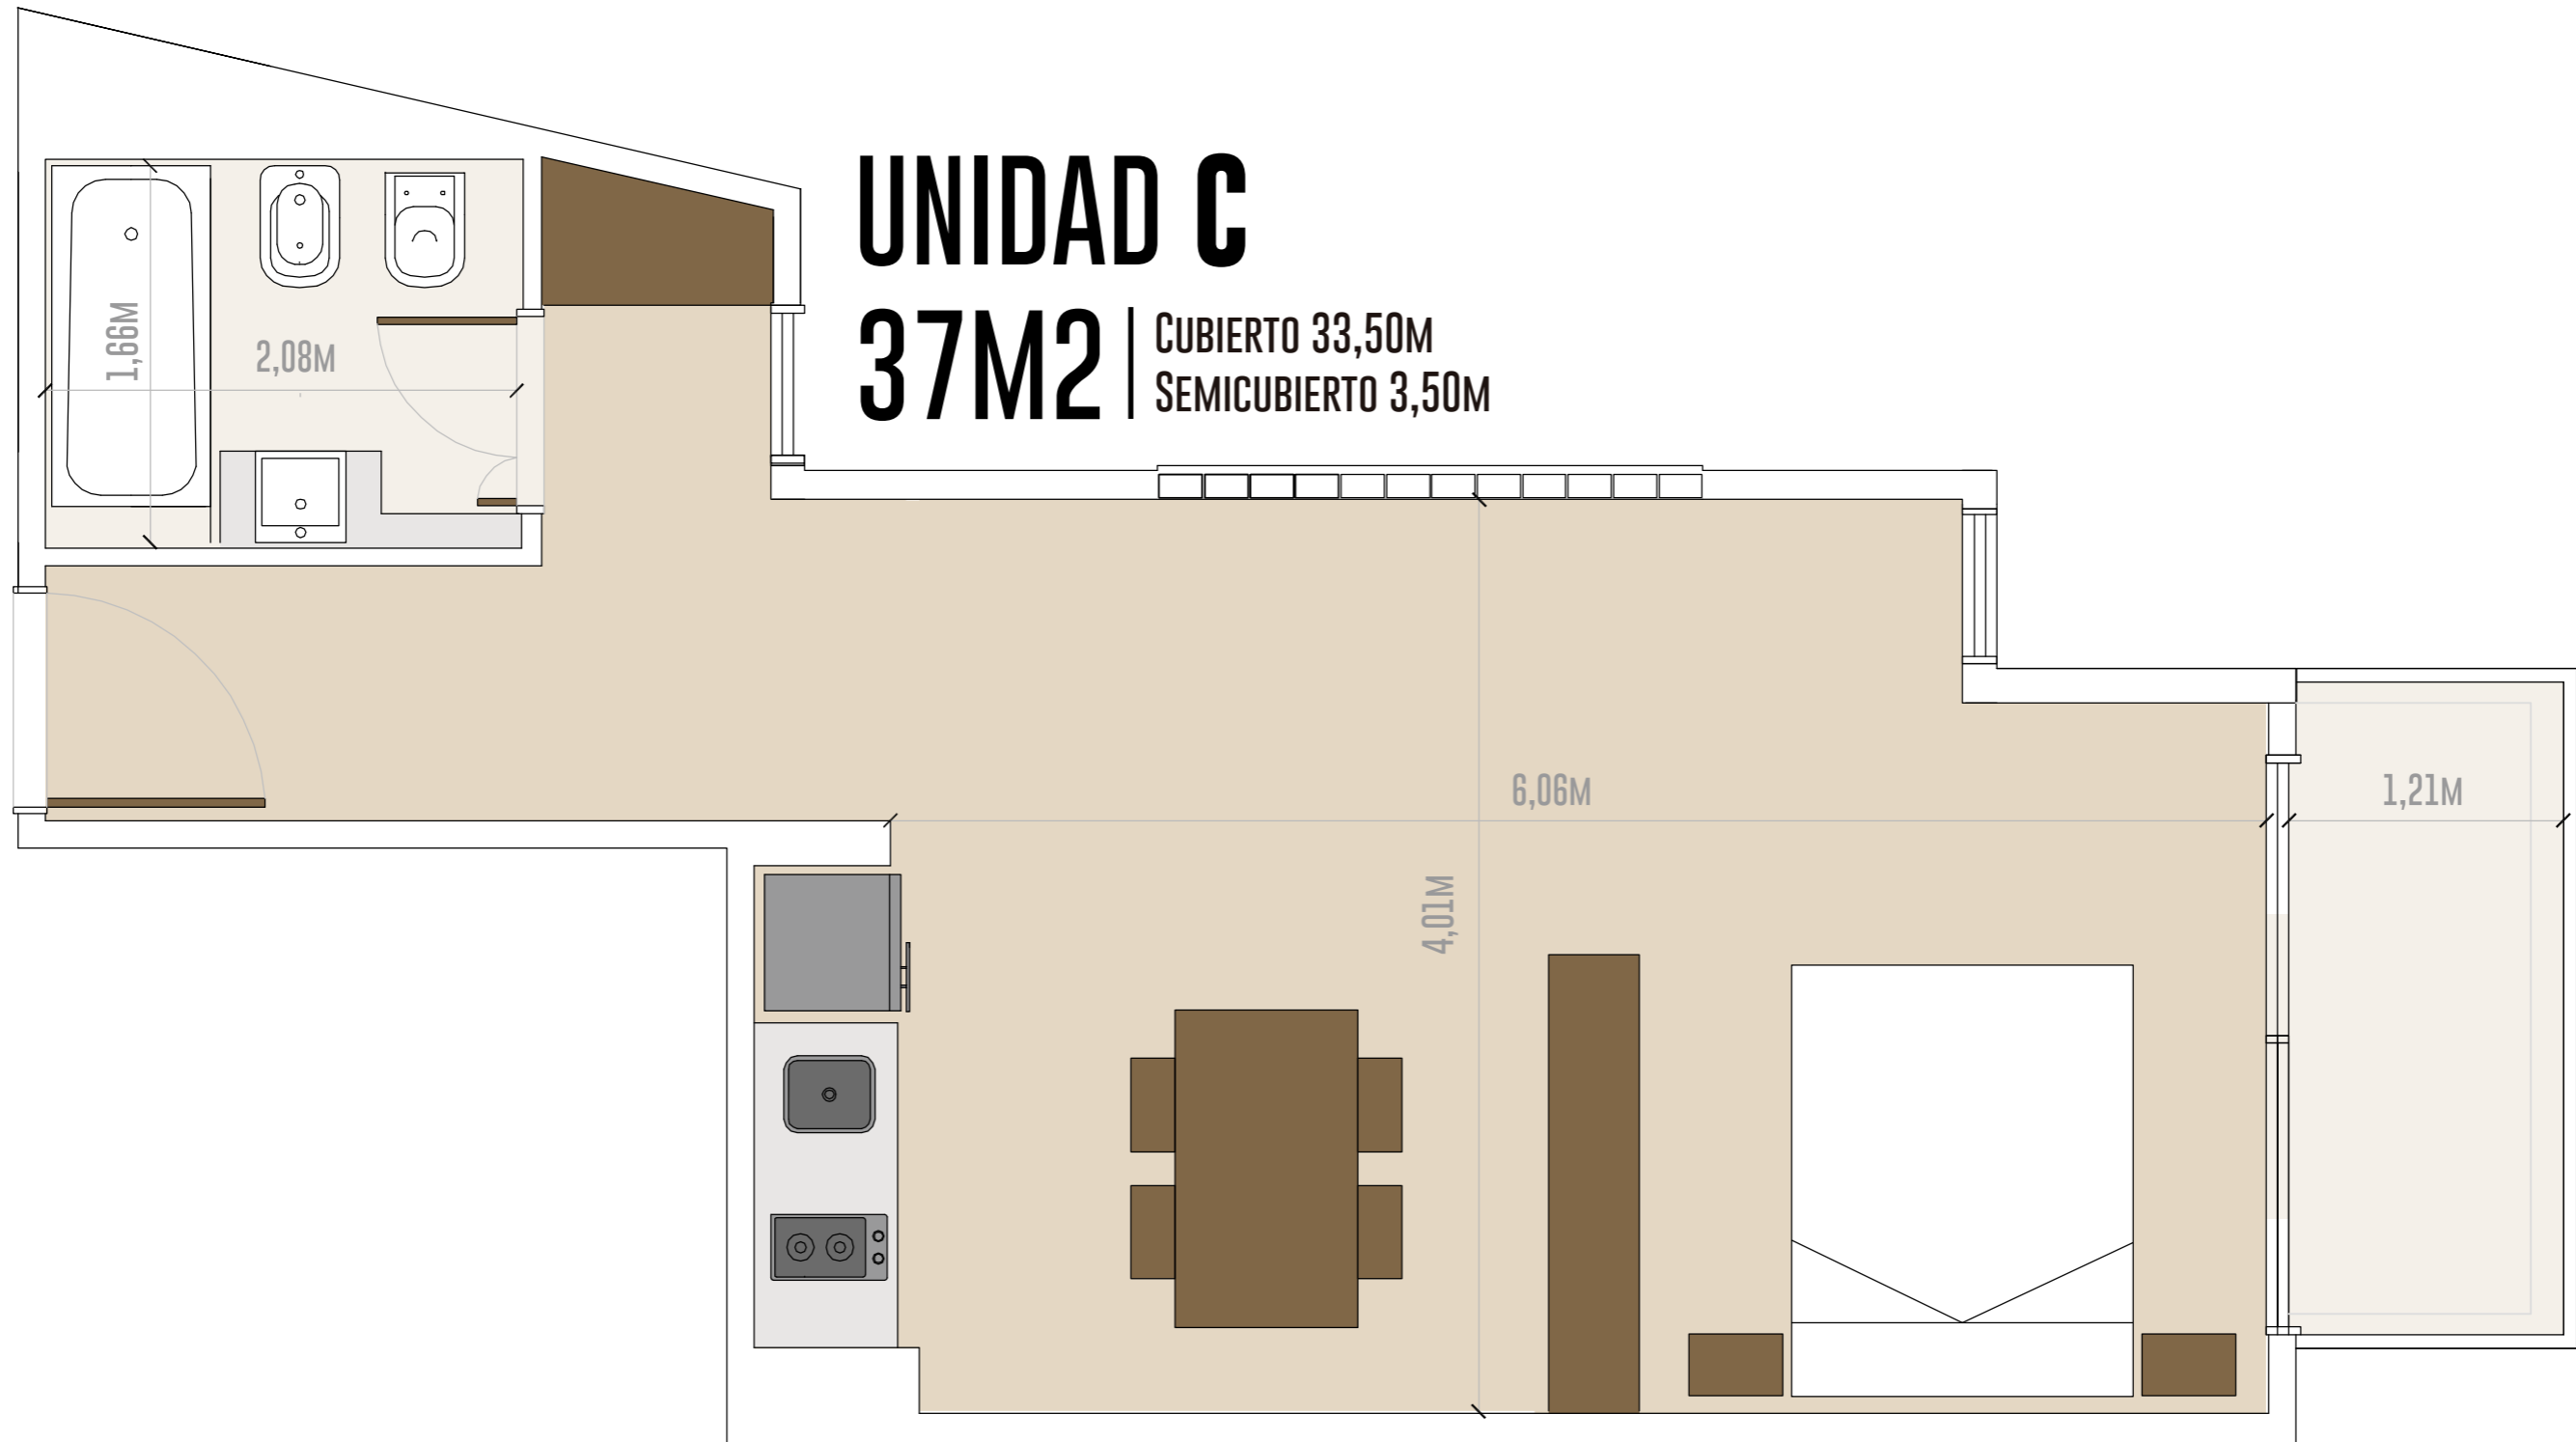

An aerial night-time photograph of a modern, multi-story apartment building in Palermo, Buenos Aires. The building features a mix of white and dark grey facades, with several balconies and large glass windows. Some balconies have people on them, and the interior lights are on. In the foreground, a street with a church building is visible. The overall scene is illuminated by city lights and streetlights.

CABILDO ESTUDIOS

— VIVÍ PALERMO —

LOCAL PB 57,00M²

UNIDAD A	35,50M ²
CUBIERTO	31,50M ²
SEMICUBIERTO	4,00M ²

UNIDAD B	53,00M ²
CUBIERTO	47,00M ²
SEMICUBIERTO	6,00M ²

UNIDAD C	37,00M ²
CUBIERTO	33,50M ²
SEMICUBIERTO	3,50M ²

UNIDAD A

35,50M²

CUBIERTO 31,50M
SEMICUBIERTO 4M

UNIDAD B

53M² | CUBIERTO 47M²
SEMICUBIERTO 6M²

UNIDAD A	80,00M²
CUBIERTO	19,00M ²
DESCUBIERTO	61,00M ²

UNIDAD C	37,00M²
CUBIERTO	33,50M ²
SEMICUBIERTO	3,50M ²

PISO 1

PISO 2

PISO 3

PISO 4

PISO 5

PISO 6

PISO 7

PISO 8