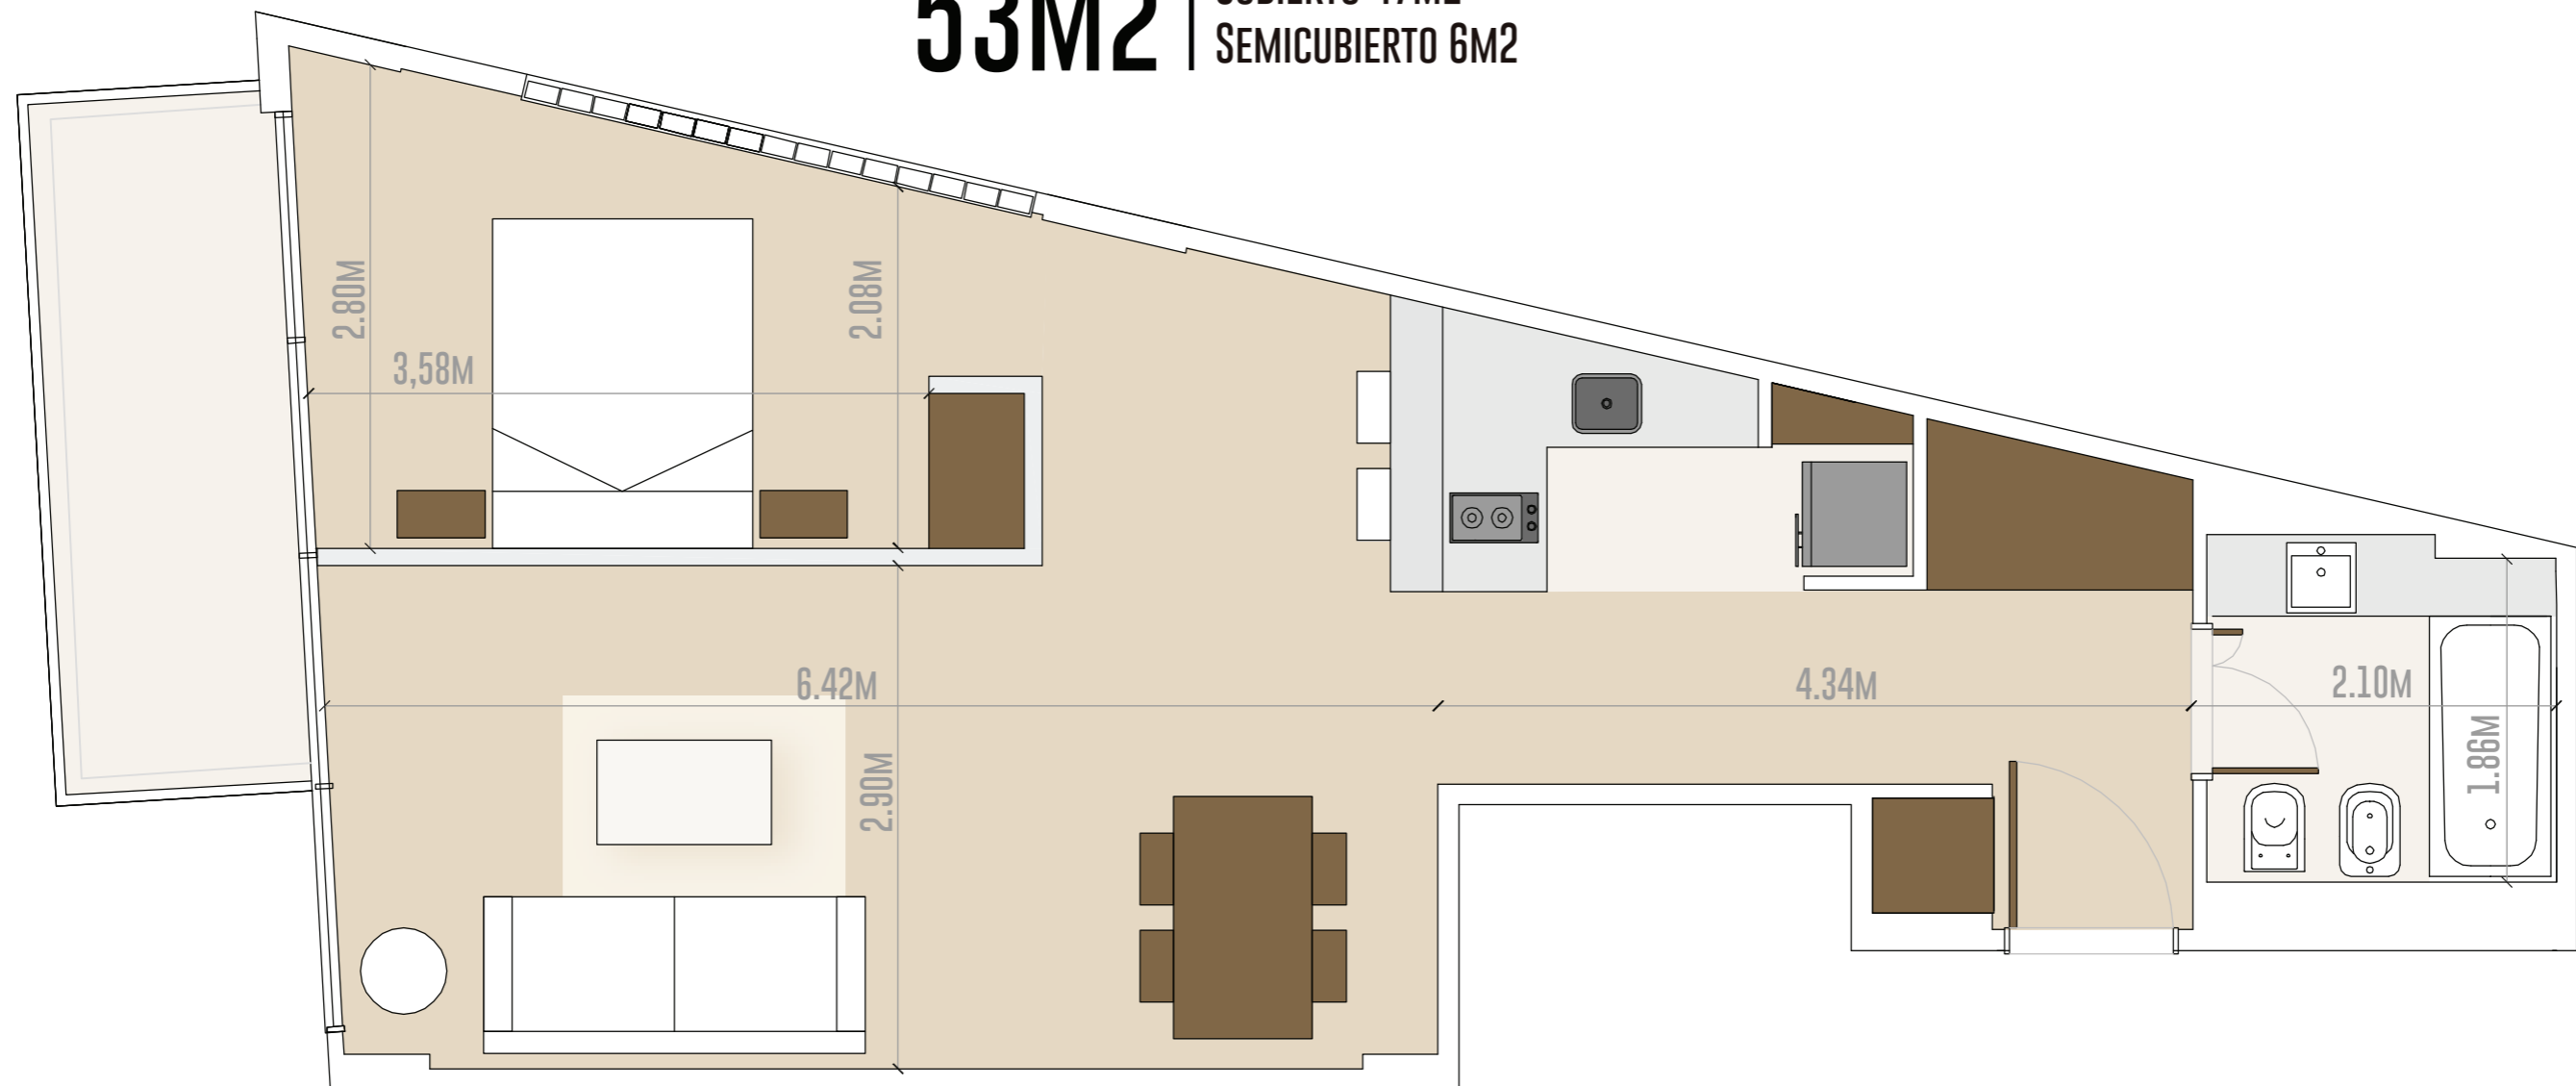

An aerial night-time photograph of a modern, multi-story apartment building in Palermo, Buenos Aires. The building features a mix of white and dark grey facades, with several balconies and large glass windows. Some balconies have people on them, and the interior lights are on. In the foreground, a street with a church building is visible. The overall scene is illuminated by city lights and streetlights.

CABILDO ESTUDIOS

— VIVÍ PALERMO —

LOCAL PB 57,00M²

UNIDAD A	35,50M ²
CUBIERTO	31,50M ²
SEMICUBIERTO	4,00M ²

UNIDAD B	53,00M ²
CUBIERTO	47,00M ²
SEMICUBIERTO	6,00M ²

UNIDAD C	37,00M ²
CUBIERTO	33,50M ²
SEMICUBIERTO	3,50M ²

UNIDAD A

35,50M²

CUBIERTO 31,50M
SEMICUBIERTO 4M

UNIDAD B

53M² | CUBIERTO 47M²
SEMICUBIERTO 6M²

UNIDAD A	80,00M²
CUBIERTO	19,00M ²
DESCUBIERTO	61,00M ²

UNIDAD C	37,00M²
CUBIERTO	33,50M ²
SEMICUBIERTO	3,50M ²

PISO 1

PISO 2

PISO 3

PISO 4

PISO 5

PISO 6

PISO 7

PISO 8